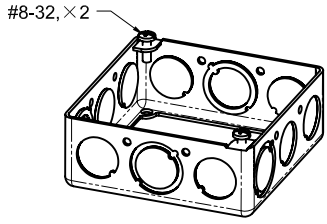

<b>SIDES</b>	<b>BOTTOM</b>
8 1/2" KNOCKOUTS	
4 1/2"-3/4" MOON KNOCKOUTS	
2 PCS 8-32x1/2 Screws Installed	
Material: Steel-0.0625"-G60 Galvanized	

<b>DESCRIPTION</b>
<b>TRADE REFERENCE TERMS</b>

This data sheet is for reference only .GARVIN INDUSTRIES reserves the right to make changes to the design without prior notice.

<b>STANDARD PACKING</b>	<b>GARVIN INDUSTRIES</b>		
	4" SQ. BRACKET BOXES (1-1/2" DEEP)		
50 PCS	<b>TITLE</b>		
	<b>SIZE</b>	<b>DWG NO.</b>	<b>REV</b>
	A4	52151-SDA	A
<b>DATA SHEET</b>			