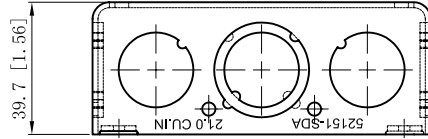

<b>SIDES</b>	<b>BOTTOM</b>
8 1/2" KNOCKOUTS	
4 1/2"-3/4" MOON KNOCKOUTS	
2 PCS 8-32x1/2 Screws Installed	
Material: Steel-0.0625"-G60 Galvanized	

<b>DESCRIPTION</b>
<b>TRADE REFERENCE TERMS</b>

This data sheet is for reference only .GARVIN INDUSTRIES reserves the right to make changes to the design without prior notice.

<b>STANDARD PACKING</b>	<b>GARVIN INDUSTRIES</b>		
	4" SQ. BRACKET BOXES (1-1/2" DEEP)		
50 PCS	<b>TITLE</b>		
	<b>SIZE</b>	<b>DWG NO.</b>	<b>REV</b>
	A4	52151-SDA	A
<b>DATA SHEET</b>			