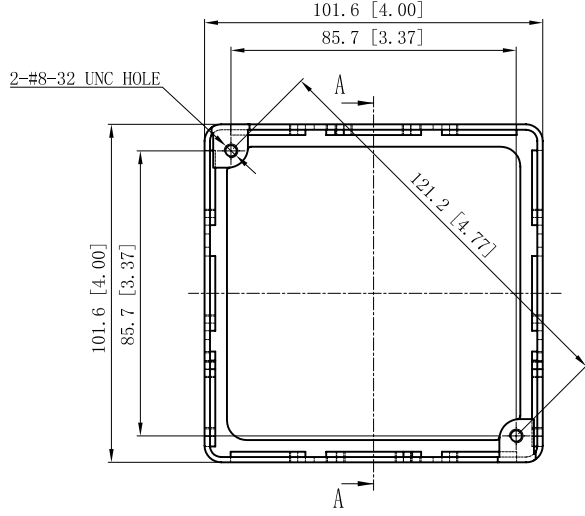

<b>SIDES</b>	<b>BOTTOM</b>
8 1/2" KNOCKOUTS	
4 1/2"-3/4" MOON KNOCKOUTS	
2 PCS 8-32x1/2 Screws Installed	
Material: Steel-0.0625"-G60 Galvanized	

<b>DESCRIPTION</b>
<b>TRADE REFERENCE TERMS</b>

This data sheet is for reference only .GARVIN INDUSTRIES reserves the right to make changes to the design without prior notice.

<b>STANDARD PACKING</b>	<b>GARVIN INDUSTRIES</b>		
	4" SQ. BRACKET BOXES (1-1/2" DEEP)		
50 PCS	<b>TITLE</b>		
	<b>SIZE</b>	<b>DWG NO.</b>	<b>REV</b>
	A4	52151-SDA	A
<b>DATA SHEET</b>			