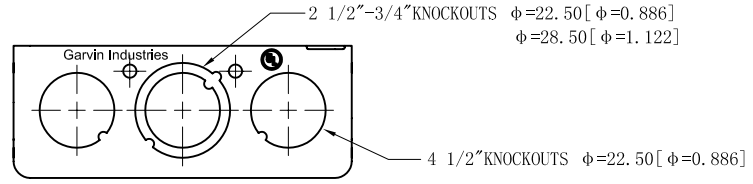

<b>SIDES</b>	<b>BOTTOM</b>
8 1/2" KNOCKOUTS	
4 1/2"-3/4" MOON KNOCKOUTS	
2 PCS 8-32x1/2 Screws Installed	
Material: Steel-0.0625"-G60 Galvanized	

<b>DESCRIPTION</b>
<b>TRADE REFERENCE TERMS</b>

This data sheet is for reference only .GARVIN INDUSTRIES reserves the right to make changes to the design without prior notice.

<b>STANDARD PACKING</b>	<b>GARVIN INDUSTRIES</b>		
	4" SQ. BRACKET BOXES (1-1/2" DEEP)		
50 PCS	<b>TITLE</b>		
	<b>SIZE</b>	<b>DWG NO.</b>	<b>REV</b>
	A4	52151-SDA	A
<b>DATA SHEET</b>			