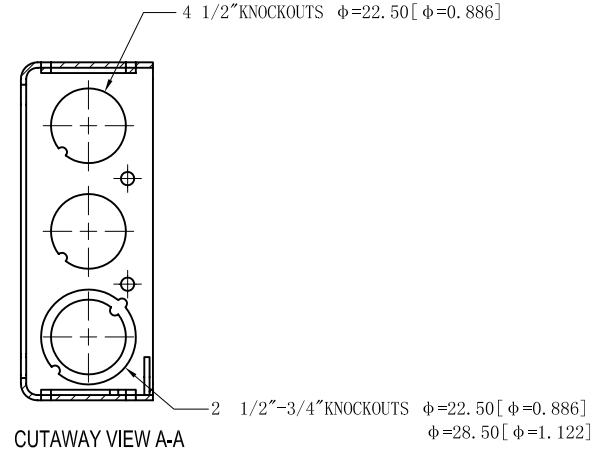

<b>SIDES</b>	<b>BOTTOM</b>
8 1/2" KNOCKOUTS	
4 1/2"-3/4" MOON KNOCKOUTS	
2 PCS 8-32x1/2 Screws Installed	
Material: Steel-0.0625"-G60 Galvanized	

<b>DESCRIPTION</b>
<b>TRADE REFERENCE TERMS</b>

This data sheet is for reference only .GARVIN INDUSTRIES reserves the right to make changes to the design without prior notice.

<b>STANDARD PACKING</b>	<b>GARVIN INDUSTRIES</b>		
	4" SQ. BRACKET BOXES (1-1/2" DEEP)		
50 PCS	<b>TITLE</b>		
	<b>SIZE</b>	<b>DWG NO.</b>	<b>REV</b>
	A4	52151-SDA	A
<b>DATA SHEET</b>			