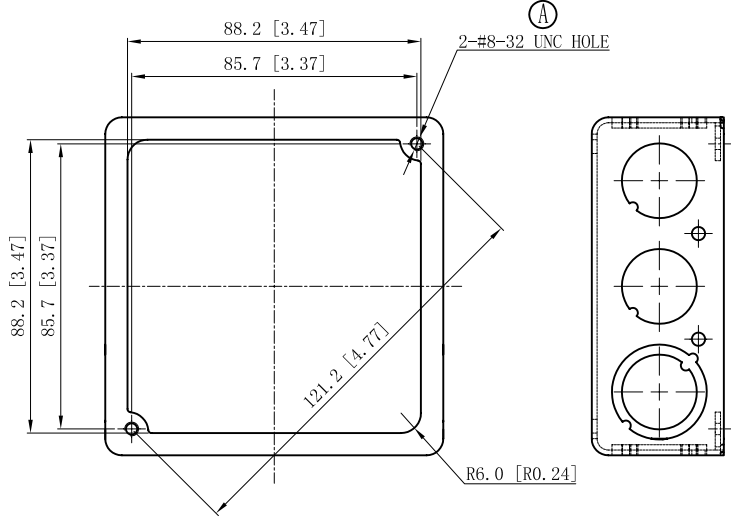

<b>SIDES</b>	<b>BOTTOM</b>
8 1/2" KNOCKOUTS	
4 1/2"-3/4" MOON KNOCKOUTS	
2 PCS 8-32x1/2 Screws Installed	
Material: Steel-0.0625"-G60 Galvanized	

<b>DESCRIPTION</b>
<b>TRADE REFERENCE TERMS</b>

This data sheet is for reference only .GARVIN INDUSTRIES reserves the right to make changes to the design without prior notice.

<b>STANDARD PACKING</b>	<b>GARVIN INDUSTRIES</b>		
	4" SQ. BRACKET BOXES (1-1/2" DEEP)		
50 PCS	<b>TITLE</b>		
	<b>SIZE</b>	<b>DWG NO.</b>	<b>REV</b>
	A4	52151-SDA	A
<b>DATA SHEET</b>			