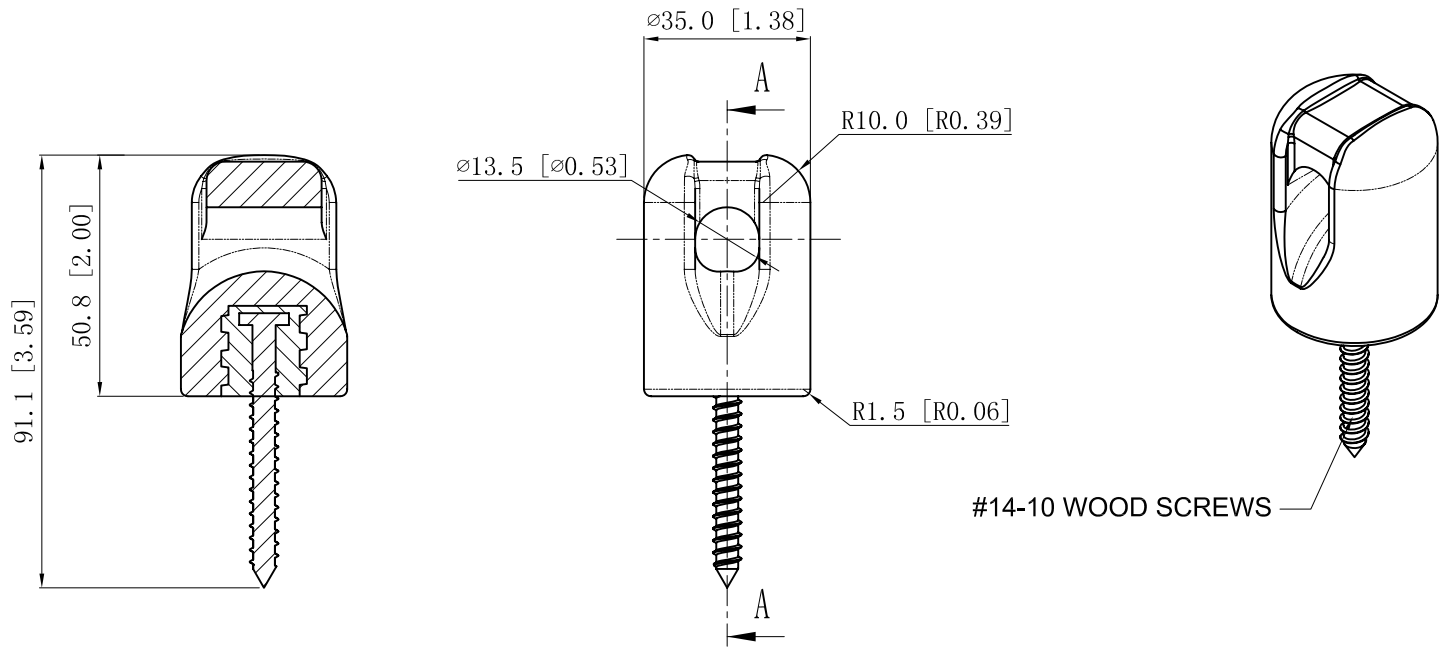

SIDES	BOTTOM
1 Pcs #14-10×2 3/16 Wood Screw Installed	
Material: Ceramics-Ceramics Glazed White	

CUTAWAY VIEW A-A

This data sheet is for reference only .GARVIN INDUSTRIES reserves the right to make changes to the design without prior notice.

DESCRIPTION
TRADE REFERENCE TERMS

STANDARD PACKING
10 PCS

GARVIN INDUSTRIES		
PORCELAIN WIRE HOLDERS		
SIZE A4	DWG NO. PWHL	REV
DATA SHEET		