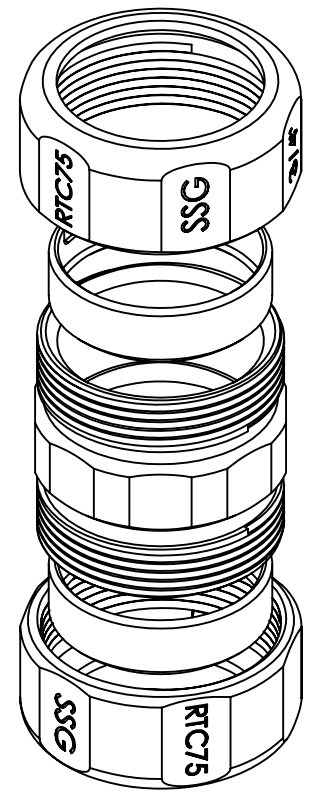

SIDES	BOTTOM
Material:C1018 Seamless steel tube	

CUTAWAY VIEW A-A

DESCRIPTION
TRADE REFERENCE TERMS

This data sheet is for reference only .GARVIN INDUSTRIES reserves the right to make changes to the design without prior notice.

STANDARD PACKING
25 PCS

GARVIN INDUSTRIES		
TITLE NO-THREAD CONNECTOR & COUPLINGS		
SIZE A4	DWG NO. RTC75	REV
DATA SHEET		