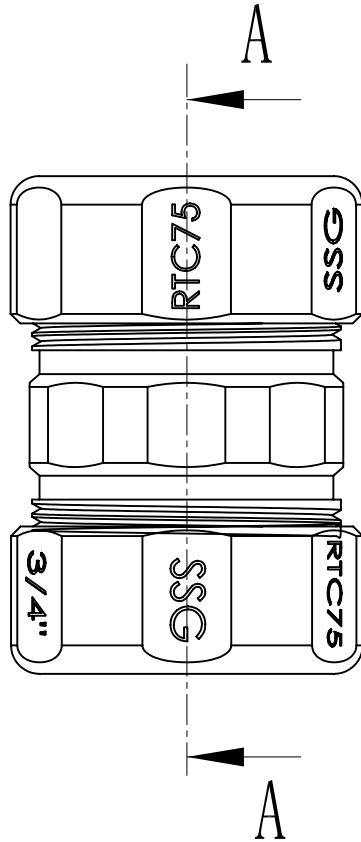

SIDES	BOTTOM
Material:C1018 Seamless steel tube	

CUTAWAY VIEW A-A

DESCRIPTION
TRADE REFERENCE TERMS

This data sheet is for reference only .GARVIN INDUSTRIES reserves the right to make changes to the design without prior notice.

STANDARD PACKING
25 PCS

GARVIN INDUSTRIES		
TITLE NO-THREAD CONNECTOR & COUPLINGS		
SIZE A4	DWG NO. RTC75	REV
DATA SHEET		