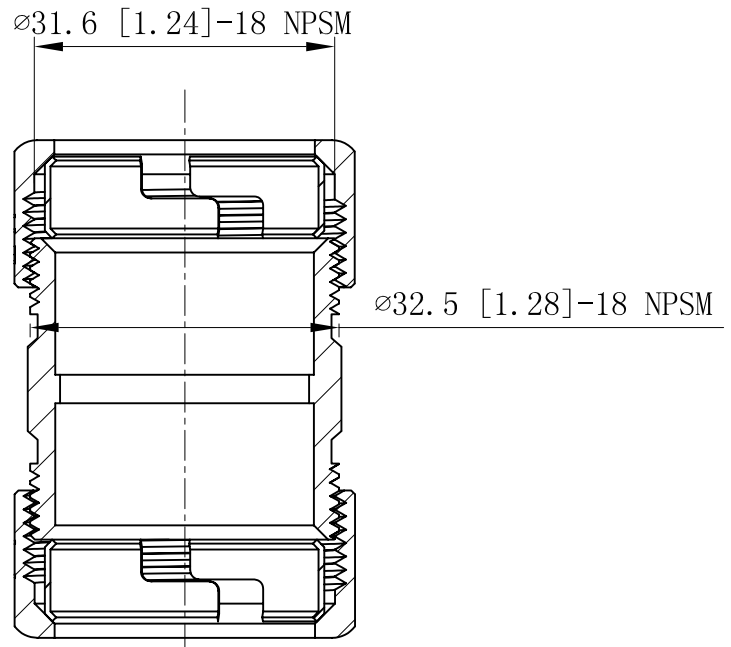

SIDES	BOTTOM
Material:C1018 Seamless steel tube	

CUTAWAY VIEW A-A

DESCRIPTION
TRADE REFERENCE TERMS

This data sheet is for reference only .GARVIN INDUSTRIES reserves the right to make changes to the design without prior notice.

STANDARD PACKING
25 PCS

GARVIN INDUSTRIES		
TITLE NO-THREAD CONNECTOR & COUPLINGS		
SIZE A4	DWG NO. RTC75	REV
DATA SHEET		