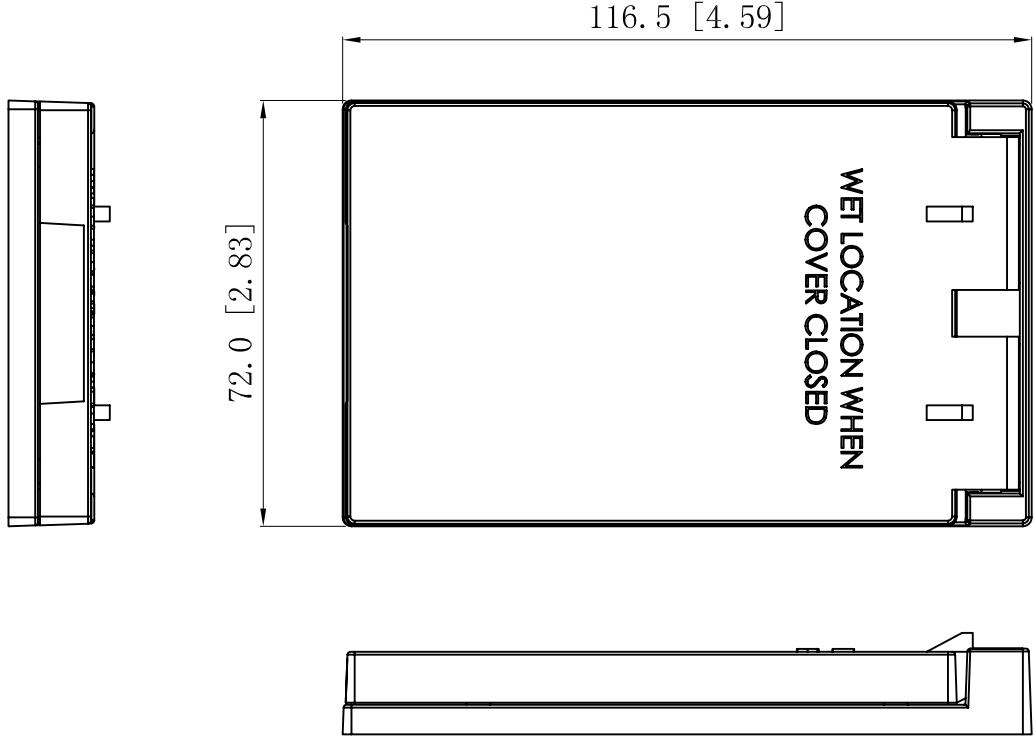

SIDES	BOTTOM
4 PCS 6-32×1/2 Screws Pack In Poly-bag Separately	
Material: ALUMINUM OR ZINC -POWDER COATING SILVER GRAY	

This data sheet is for reference only .GARVIN INDUSTRIES reserves the right to make changes to the design without prior notice.

DESCRIPTION
TRADE REFERENCE TERMS

STANDARD PACKING
20 PCS

<b>GARVIN INDUSTRIES</b>		
TITLE 1-GANG WEATHERPROOF BOX COVERS (Cont.)		
SIZE A4	DWG NO. WPCV20A	REV
DATA SHEET		