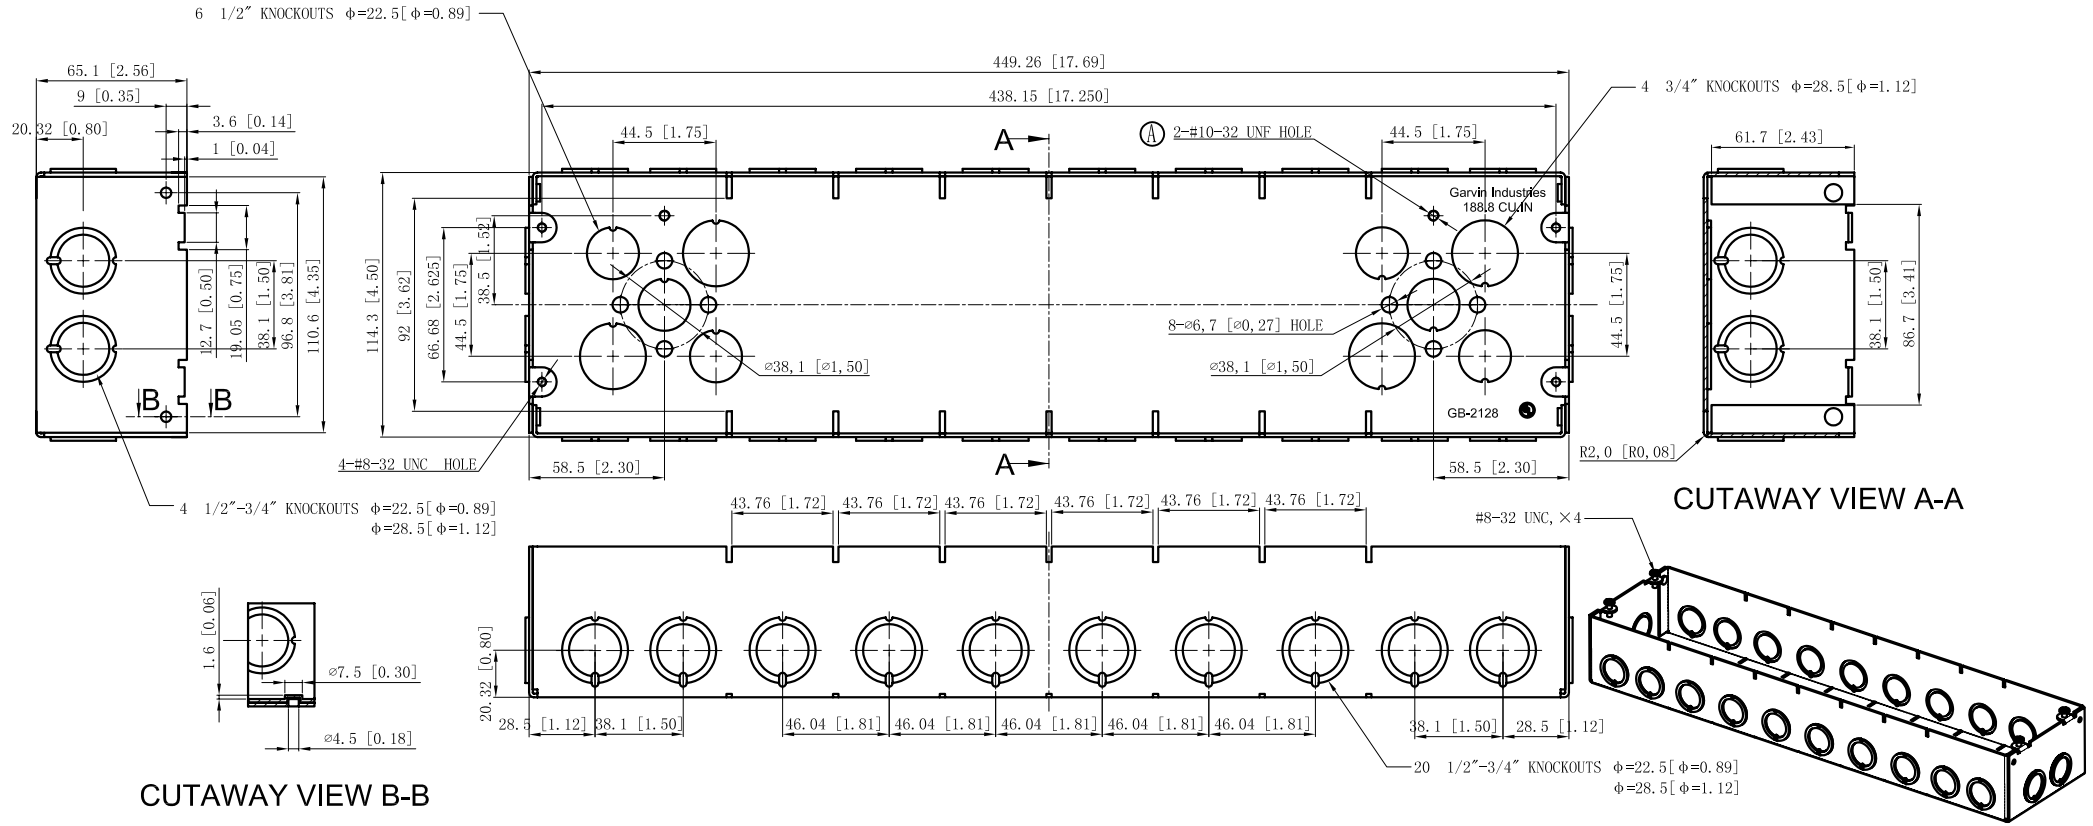

SIDES	BOTTOM
24 1/2"-3/4" KNOCKOUTS	6 1/2" KNOCKOUTS
	4 3/4" KNOCKOUTS
4 PCS 8-32X1/2 Screws Installed	
Material: Steel-0.0625"-G60 Galvanized	

This data sheet is for reference only .GARVIN INDUSTRIES reserves the right to make changes to the design without prior notice.

DESCRIPTION
TRADE REFERENCE TERMS

STANDARD PACKING	GARVIN INDUSTRIES		
	2-1/2" DEEP MULTI-GANG BOXES		
5 PCS	TITLE	GB-2128	
	SIZE A4	DWG NO.	DATA SHEET
			REV A