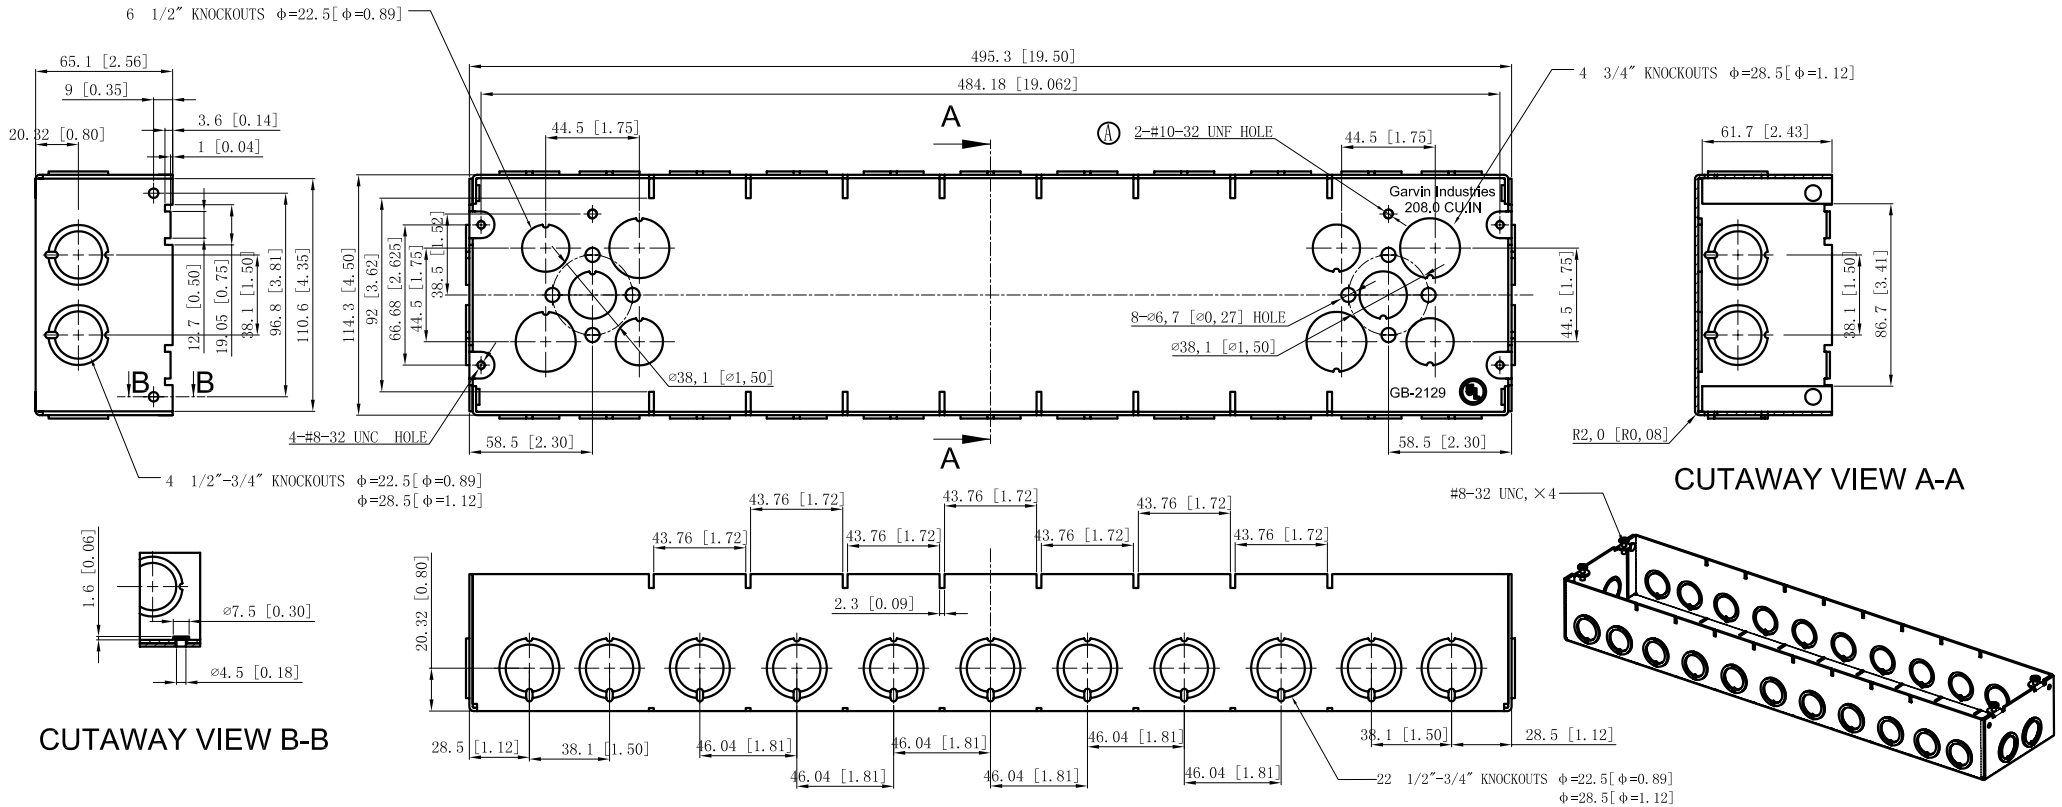

<b>SIDES</b>	<b>BOTTOM</b>
24 1/2"-3/4" KNOCKOUTS	6 1/2" KNOCKOUTS
	4 3/4" KNOCKOUTS
4 PCS 8-32x1/2 Screws Installed	
Material: Steel-0.0625"-G60 Galvanized	

This data sheet is for reference only .GARVIN INDUSTRIES reserves the right to make changes to the design without prior notice.

<b>DESCRIPTION</b>
<b>TRADE REFERENCE TERMS</b>

<b>STANDARD PACKING</b>
5 PCS

<b>GARVIN INDUSTRIES</b>		
TITLE <b>2-1/2" DEEP MULTI-GANG BOXES</b>		
SIZE A4	DWG NO. GB-2129	REV A
DATA SHEET		