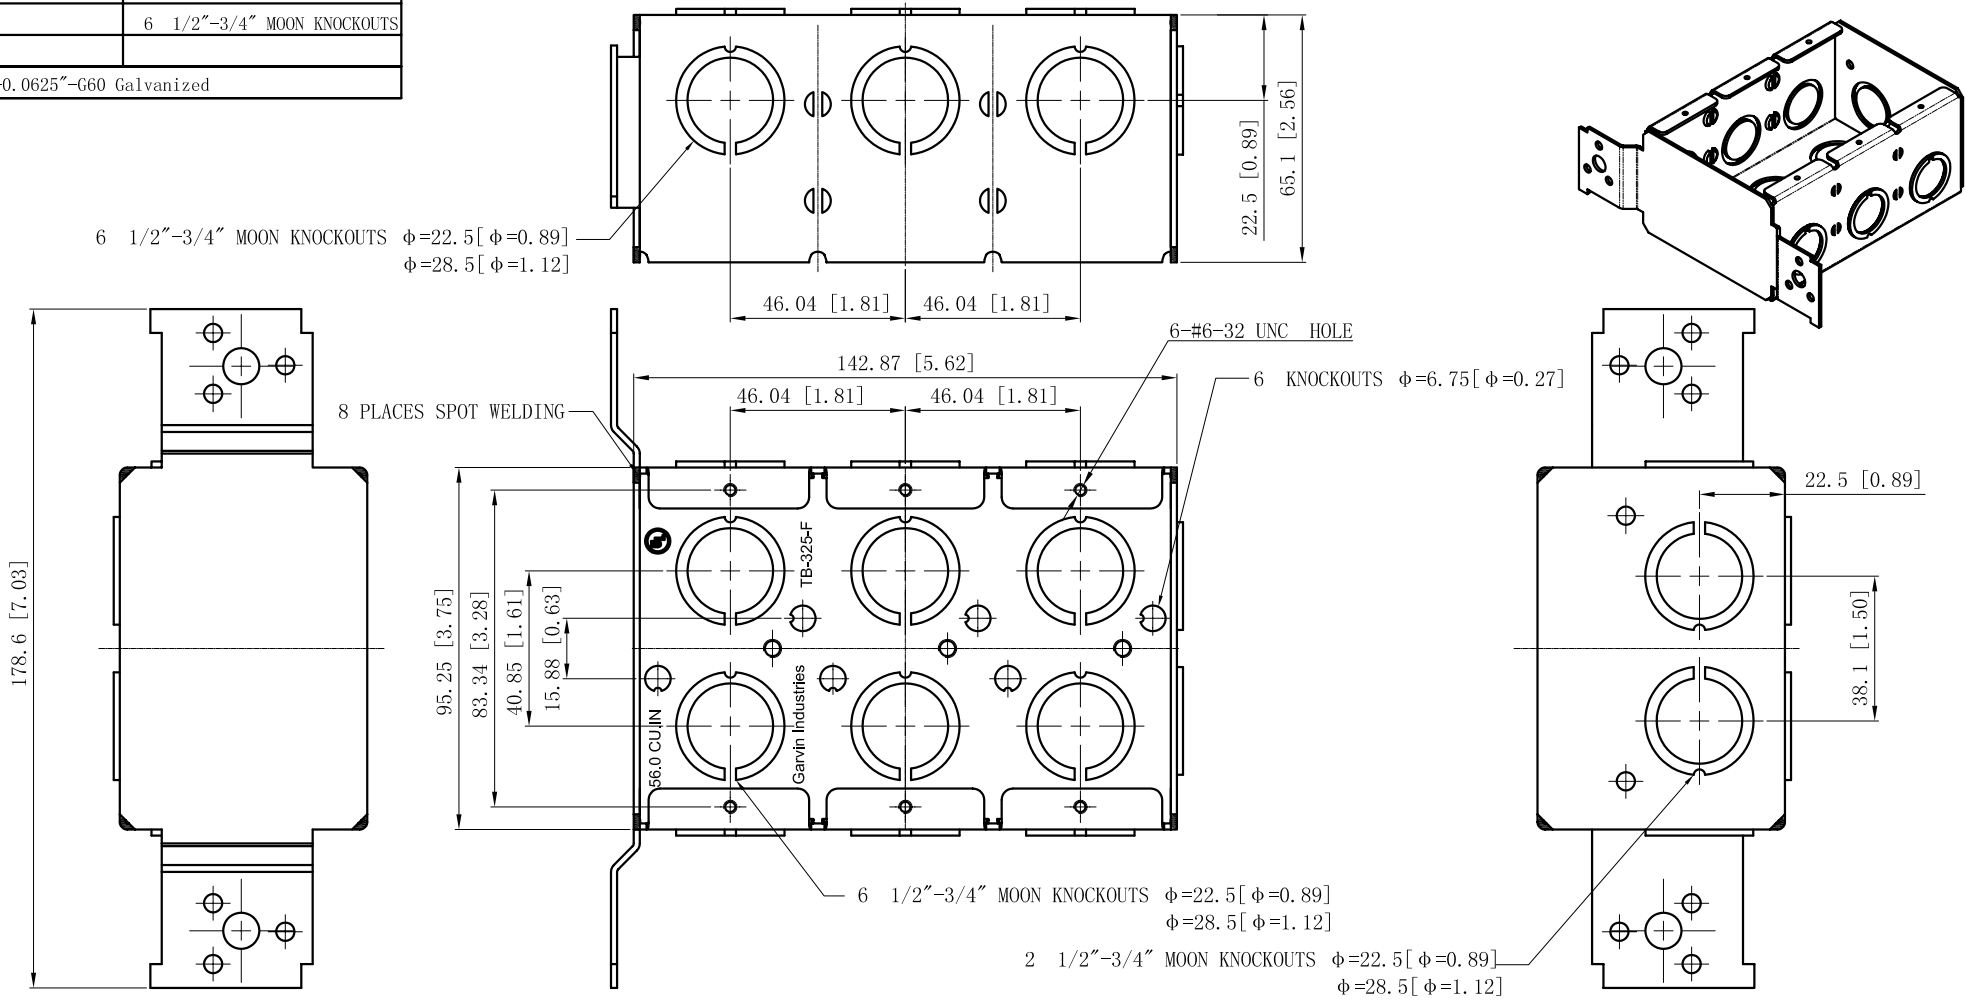

SIDES	BOTTOM
8 1/2"-3/4" MOON KNOCKOUTS	6 KNOCKOUTS
	6 1/2"-3/4" MOON KNOCKOUTS
Material: Steel-0.0625"-G60 Galvanized	

DESCRIPTION
TRADE REFERENCE TERMS

This data sheet is for reference only .GARVIN INDUSTRIES reserves the right to make changes to the design without prior notice.

STANDARD PACKING	GARVIN INDUSTRIES		
	TITLE SOLID MASONRY BOXS WITH "F" STYLE BRACKET		
5 PCS	SIZE	DWG NO.	REV
	A4	TB-325-F	
DATA SHEET			