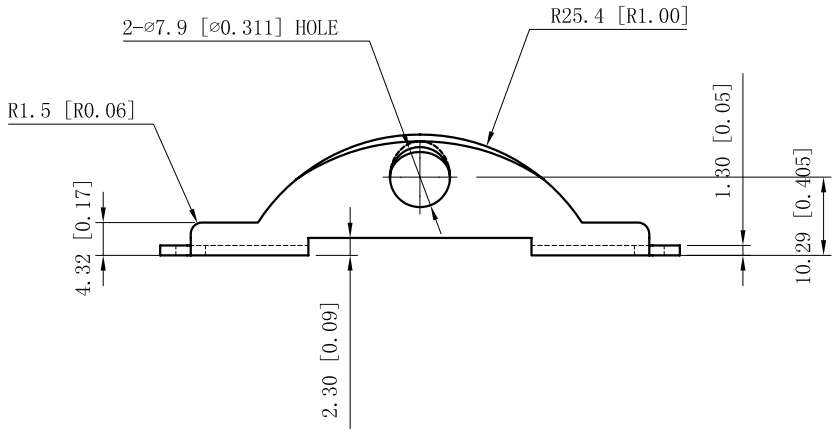

SIDES	BOTTOM
Material: Steel-0.051"-C. R. S Galvanized	

DESCRIPTION
TRADE REFERENCE TERMS

This data sheet is for reference only .GARVIN INDUSTRIES reserves the right to make changes to the design without prior notice.

STANDARD PACKING
10/100 PCS

GARVIN INDUSTRIES		
TITLE TOGGLE SWITCH LOCKOUT DEVICE		
SIZE A4	DWG NO.	REV
TOGLOK		
DATA SHEET		