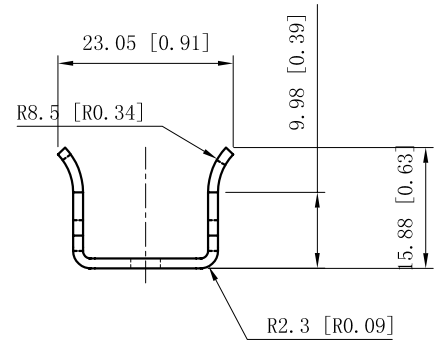

SIDES	BOTTOM
Material: Steel-0.051"-C. R. S Galvanized	

DESCRIPTION
TRADE REFERENCE TERMS

This data sheet is for reference only .GARVIN INDUSTRIES reserves the right to make changes to the design without prior notice.

STANDARD PACKING
10/100 PCS

GARVIN INDUSTRIES		
TITLE TOGGLE SWITCH LOCKOUT DEVICE		
SIZE A4	DWG NO.	REV
TOGLOK		
DATA SHEET		