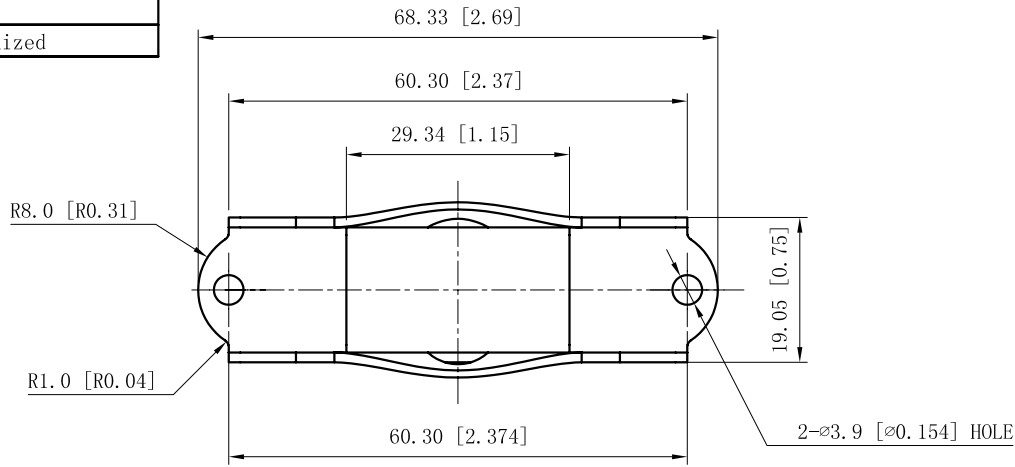

SIDES	BOTTOM
Material: Steel-0.051"-C. R. S Galvanized	

DESCRIPTION
TRADE REFERENCE TERMS

This data sheet is for reference only .GARVIN INDUSTRIES reserves the right to make changes to the design without prior notice.

STANDARD PACKING
10/100 PCS

GARVIN INDUSTRIES		
TITLE TOGGLE SWITCH LOCKOUT DEVICE		
SIZE A4	DWG NO.	REV
TOGLOK		
DATA SHEET		